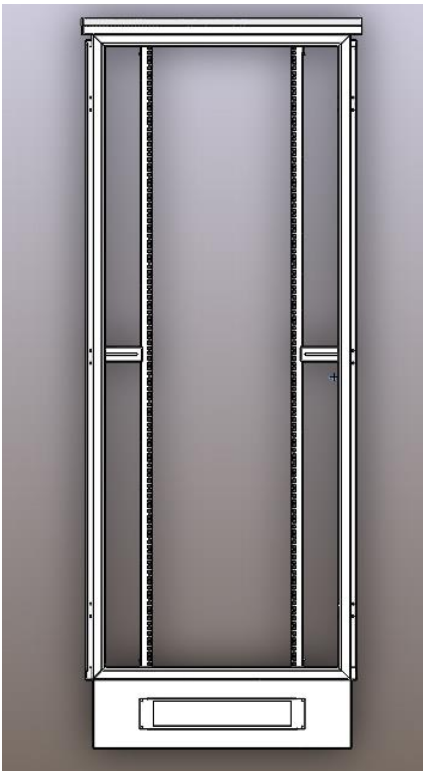

- Steel fully welded assembly
- 1200Kg evenly distributed load rating.
- 19" Adjustable mounting profiles front and rear, with U height position markers.
- Front & Rear Doors - solid steel, fitted with water resistant, dust tight sealing & Fully PE gasket.
- Gasket Protected cable entry from base
- Top mounted fan modules available
- Standard colour is Goose Grey
- Available in grey RAL 7035
- 1.5mm galvanized steel thick metal bearing framework
- 1.5mm steel thick rear & side panels
- Plinth 1.5mm Galvanized Steel
- Mounting rails front & rear
- Plinth as standard fitting
- 135° opening of front door
- Air Inlet Filters are

### REAR DOOR

Standard front door model is of metal frame, 4mm, tempered, antistatic, smoothed and of high fracture resistance, full length glass door model.

## Views

**Rear View**

**Front View**

**Internal View**

**General View**

## DRAWINGS

LEFT VIEW

FRONT VIEW

INTERIOR VIEW

BACK VIEW

RIGHT VIEW