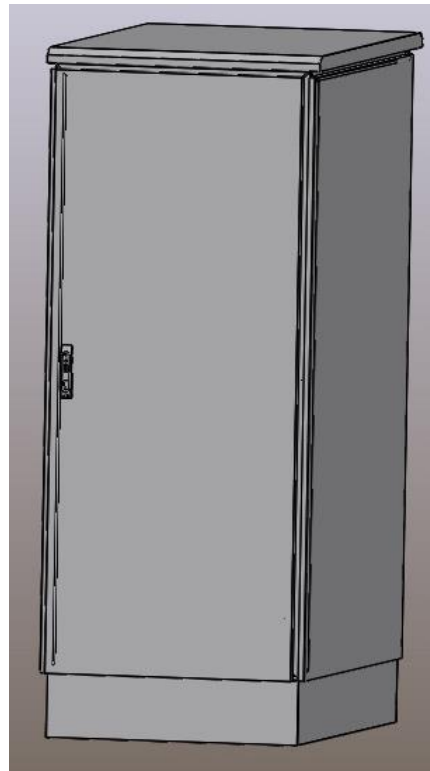

- Steel fully welded assembly
- 1200Kg evenly distributed load rating.
- 19" Adjustable mounting profiles front and rear, with U height position markers.
- Front & Rear Doors - solid steel, fitted with water resistant, dust tight sealing & Fully PE gasket.
- Gasket Protected cable entry from base
- Top mounted fan modules available
- Standard colour is Goose Grey
- Available in grey RAL 7035
- 1.5mm galvanized steel thick metal bearing framework
- 1.5mm steel thick rear & side panels
- Plinth 1.5mm Galvanized Steel
- Mounting rails front & rear
- Plinth as standard fitting
- 135° opening of front door
- Air Inlet Filters are

## BASE MODULE

Base module of H=100mm at the bottom allows cable harness incoming from the bottom to be kept and reserved.

## Views

**Rear View**

**Front View**

**Internal View**

**General View**

## DRAWINGS

LEFT VIEW

FRONT VIEW

INTERIOR VIEW

BACK VIEW

RIGHT VIEW