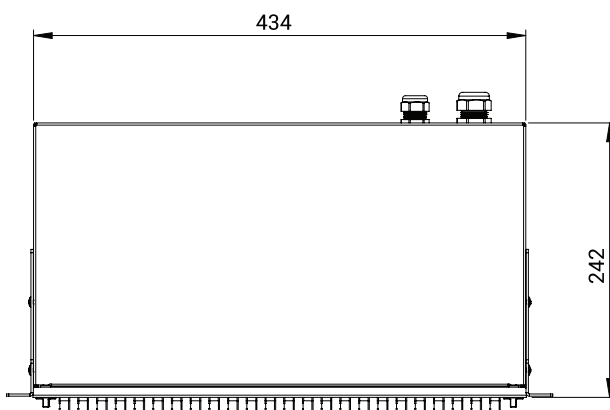

1U Mechanical Sliding - Patch & Splice Management Panels

Front Patching Shelves are used to terminate and distribute optical fiber cables, termination box is ranging from 12 ports to 24 ports (12 fibers to 48 fibers). They are convenient equipment to organize and connect the fiber optic links. It is suitable for the use in telecommunication network, central office optical cable system and premise fiber networks.

Typical type of our fiber patch panels are rack mounted, they are with optional different kinds of fiber optic adapters ports and pre-installed inner trays and accessories, optional pigtailed with different types, common style is SC/FC/ST/LC, E2000 types can be custom made based on quantity.

Dimensions

1U - Mechanical Sliding - Front Panels

Choose Front Panel			
Front Panels	Panel Code	Hole Count	Available Adapter- Fiber Capacity
	EFP11	12	SC Simplex - 12 Fibers LC Duplex - 24 Fibers E2000 Simplex - 12 Fibers
	EFP12	12	SC Duplex - 24 Fibers LC Quad - 48 Fibers
	EFP13	24	SC Simplex - 24 Fibers E2000 Simplex - 24 Fibers
	EFP14	24	SC Duplex - 48 Fibers
	EFP15	24	SC Simplex - 24 Fibers LC Duplex - 48 Fibers E2000 Simplex - 24 Fibers
	EFP16	24	FC Simplex - 24 Fibers ST Simplex - 24 Fibers