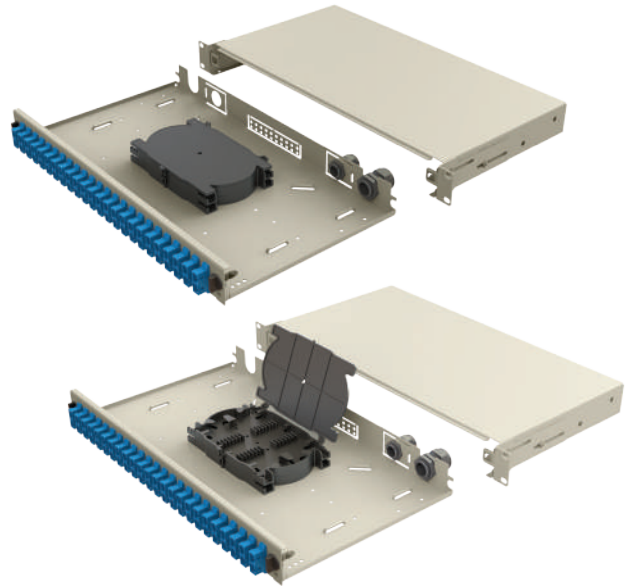

1U Mechanical Sliding - Patch & Splice Management Panels

Front Patching Shelves are used to terminate and distribute optical fiber cables, termination box is ranging from 12 ports to 24 ports (12 fibers to 48 fibers). They are convenient equipment to organize and connect the fiber optic links. It is suitable for the use in telecommunication network, central office optical cable system and premise fiber networks.

Typical type of our fiber patch panels are rack mounted, they are with optional different kinds of fiber optic adapters ports and pre-installed inner trays and accessories, optional pigtailed with different types, common style is SC/FC/ST/LC, E2000 types can be custom made based on quantity.

Features

- Easy time-saving installation
- Different front panel options
- Compact and safe design
- Rear cable entry
- Captive Panel Screws ensure easy/safe locking of the drawer
- Easy connector and cable accessibility
- Bend radius protection

Dimensions

1U - Mechanical Sliding - Front Panels

Choose Front Panel			
Front Panels	Panel Code	Hole Count	Available Adapter- Fiber Capacity
	EFP11	12	SC Simplex - 12 Fibers LC Duplex - 24 Fibers E2000 Simplex - 12 Fibers
	EFP12	12	SC Duplex - 24 Fibers LC Quad - 48 Fibers
	EFP13	24	SC Simplex - 24 Fibers E2000 Simplex - 24 Fibers
	EFP14	24	SC Duplex - 48 Fibers
	EFP15	24	SC Simplex - 24 Fibers LC Duplex - 48 Fibers E2000 Simplex - 24 Fibers
	EFP16	24	FC Simplex - 24 Fibers ST Simplex - 24 Fibers