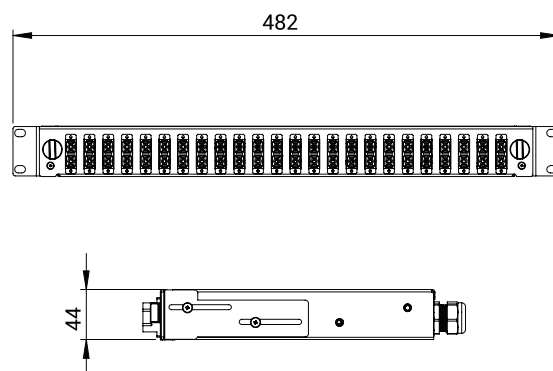

1U Mechanical Sliding - Patch & Splice Management Panels

Front Patching Shelves are used to terminate and distribute optical fiber cables, termination box is ranging from 12 ports to 24 ports (12 fibers to 48 fibers). They are convenient equipment to organize and connect the fiber optic links. It is suitable for the use in telecommunication network, central office optical cable system and premise fiber networks.

Typical type of our fiber patch panels are rack mounted, they are with optional different kinds of fiber optic adapters ports and pre-installed inner trays and accessories, optional pigtailed with different types, common style is SC/FC/ST/LC, E2000 types can be custom made based on quantity.

Dimensions

1U - Mechanical Sliding - Front Panels

Choose Front Panel			
Front Panels	Panel Code	Hole Count	Available Adapter- Fiber Capacity
	EFP11	12	SC Simplex - 12 Fibers LC Duplex - 24 Fibers E2000 Simplex - 12 Fibers
	EFP12	12	SC Duplex - 24 Fibers LC Quad - 48 Fibers
	EFP13	24	SC Simplex - 24 Fibers E2000 Simplex - 24 Fibers
	EFP14	24	SC Duplex - 48 Fibers
	EFP15	24	SC Simplex - 24 Fibers LC Duplex - 48 Fibers E2000 Simplex - 24 Fibers
	EFP16	24	FC Simplex - 24 Fibers ST Simplex - 24 Fibers